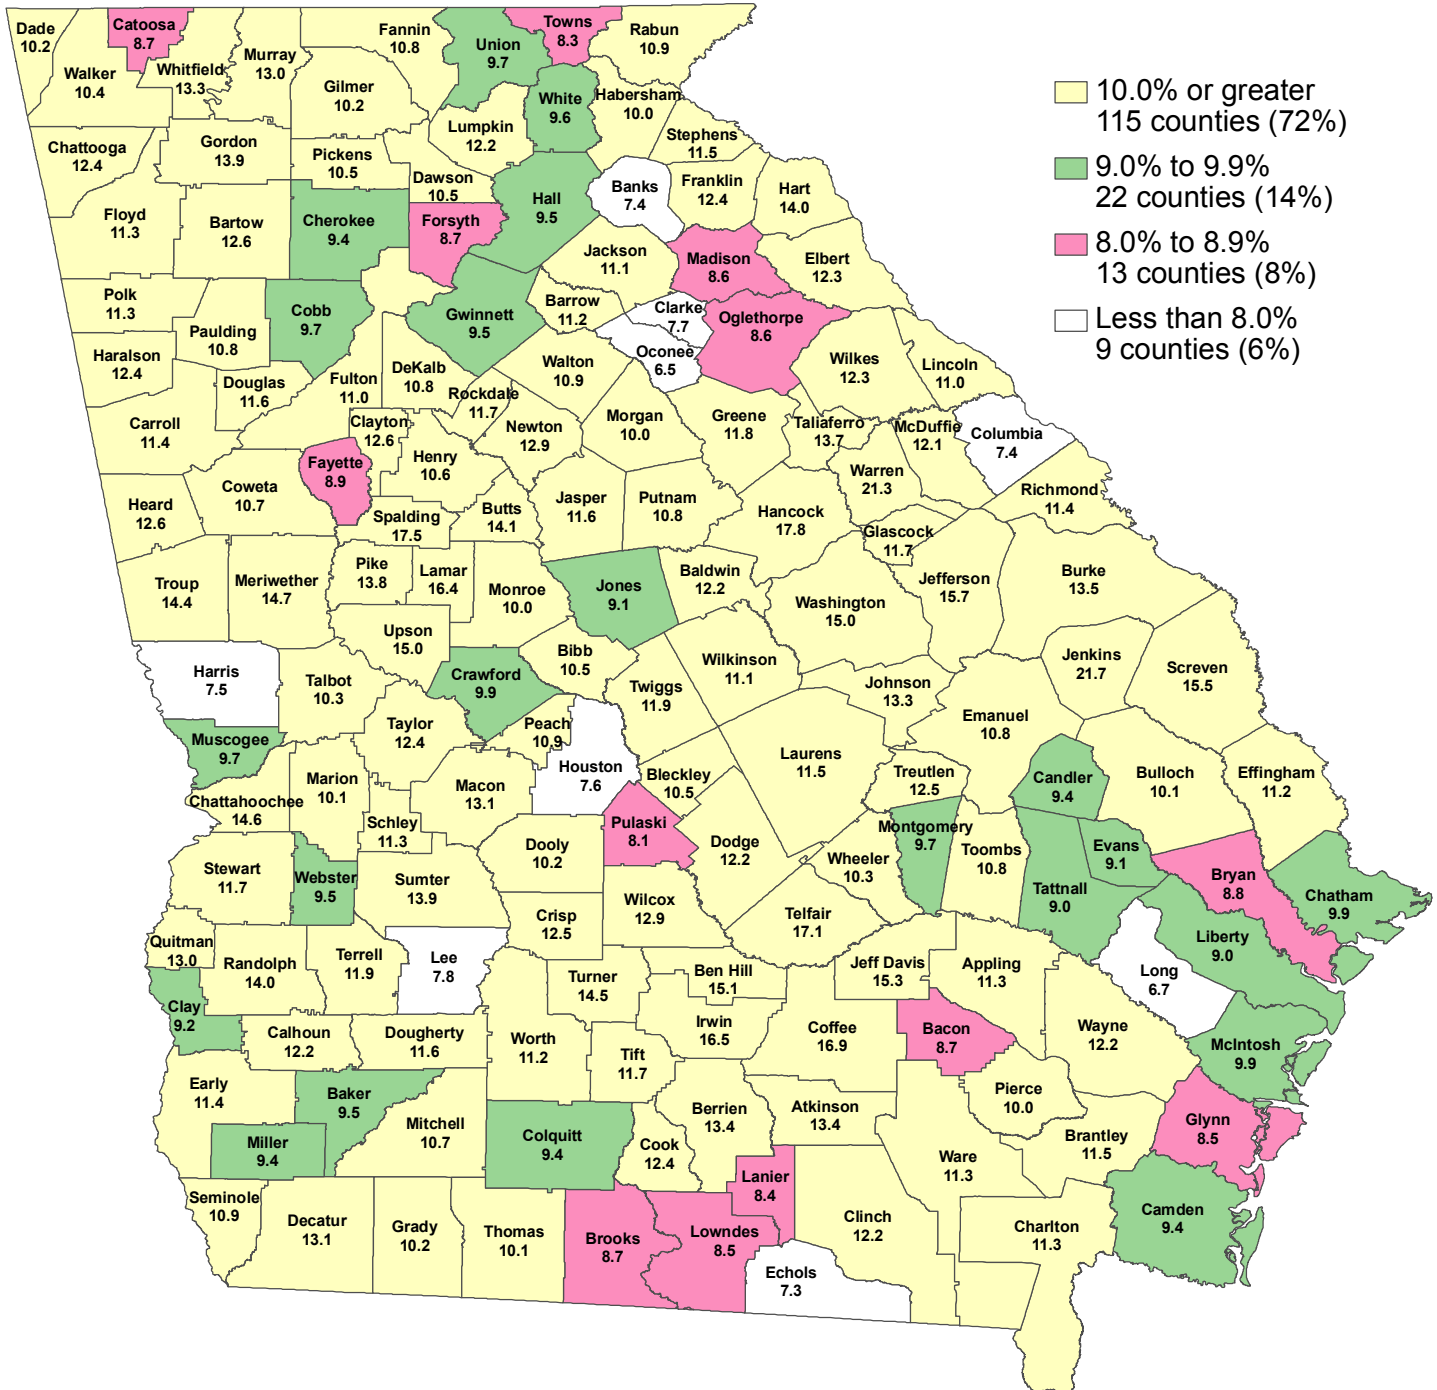

UNEMPLOYMENT RATE BY COUNTIES

JULY 2009

Georgia's Unemployment Rate: 10.6%
(not seasonally adjusted)